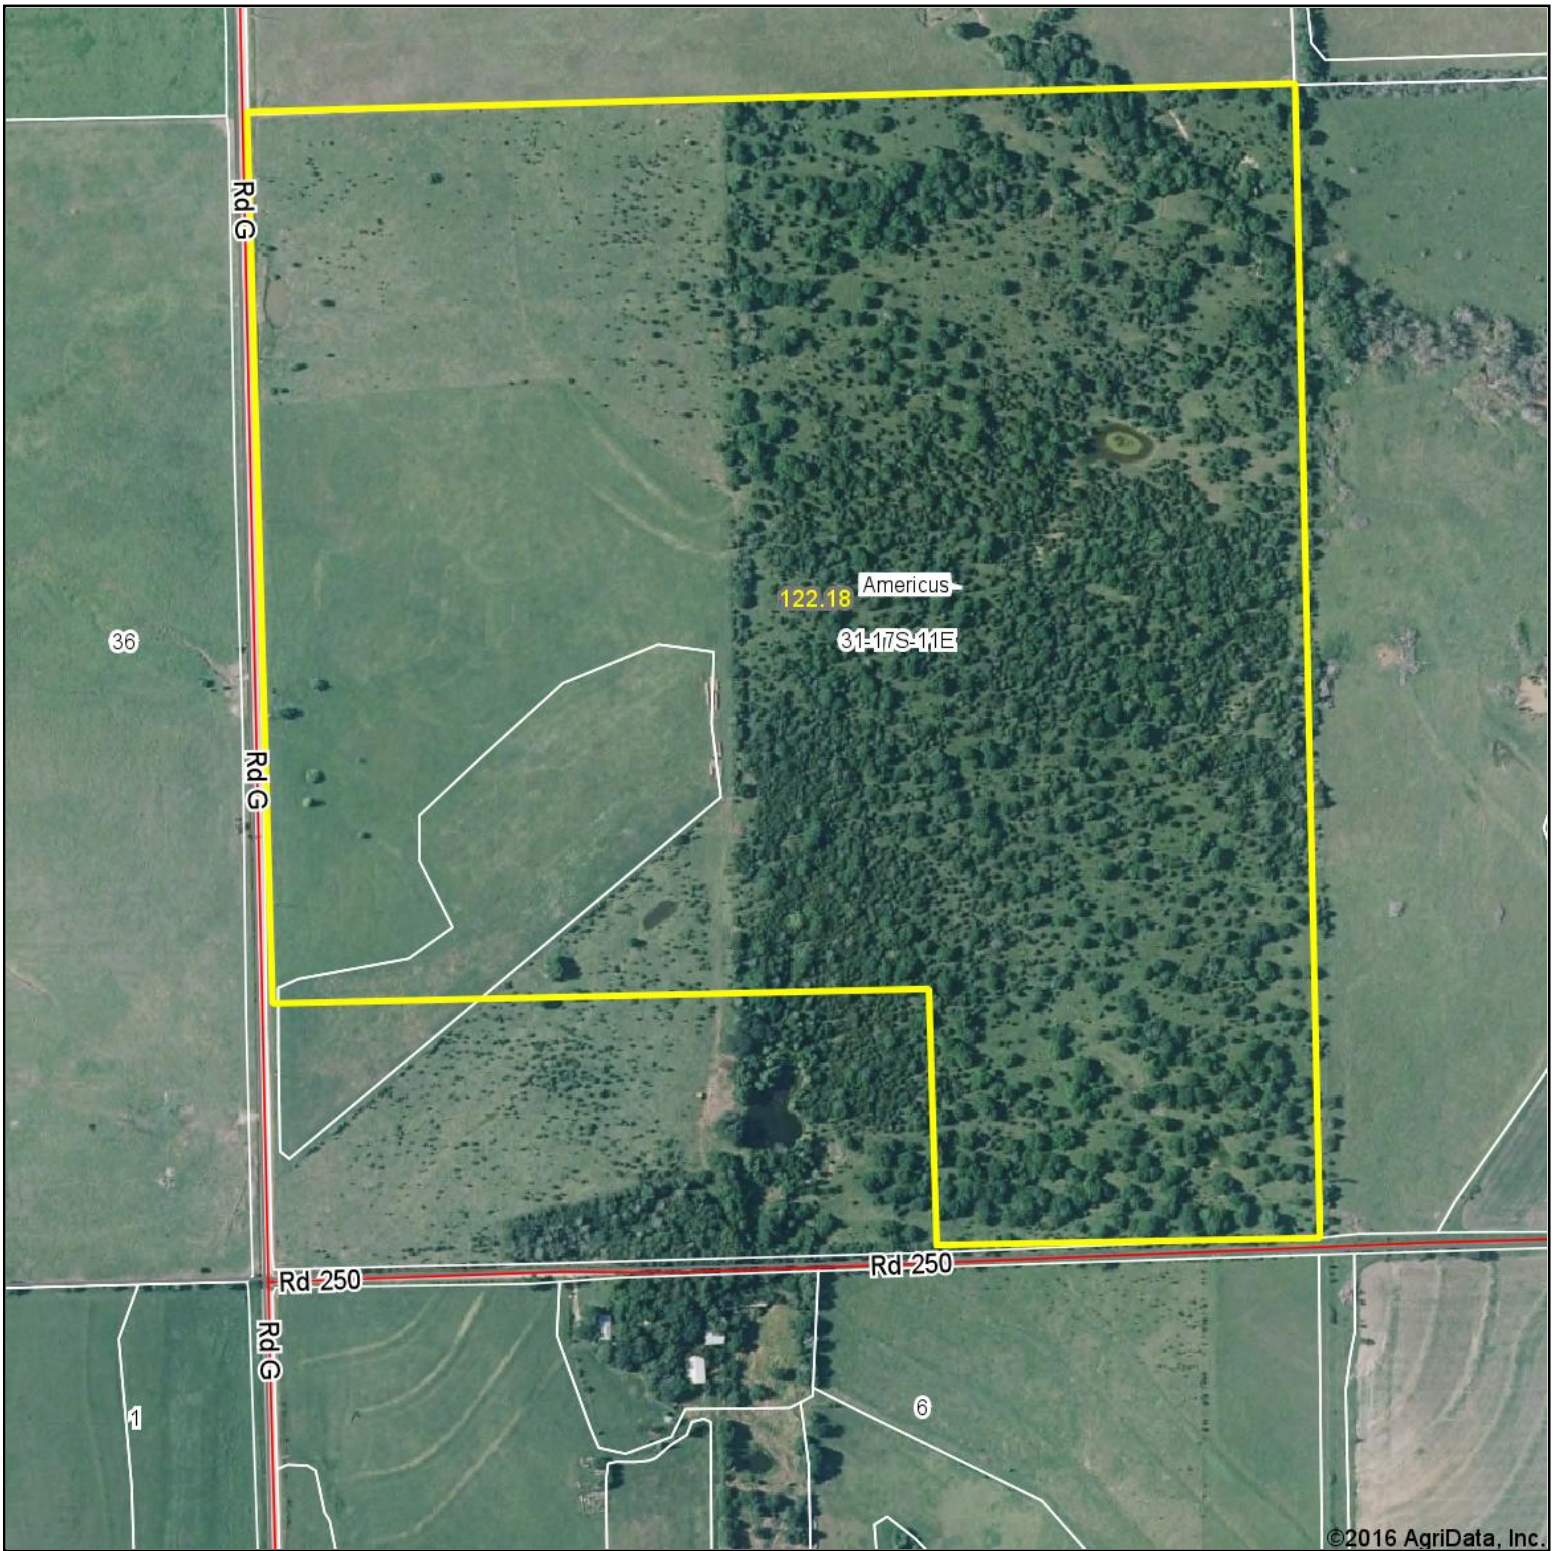

Aerial Map

map center: 38° 31' 25.98, 96° 14' 20.17

Maps Provided By:

CUSTOMIZED ONLINE MAPPING
© AgriData, Inc. 2016 www.AgriDataInc.com

31-17S-11E
Lyon County
Kansas

2/24/2016