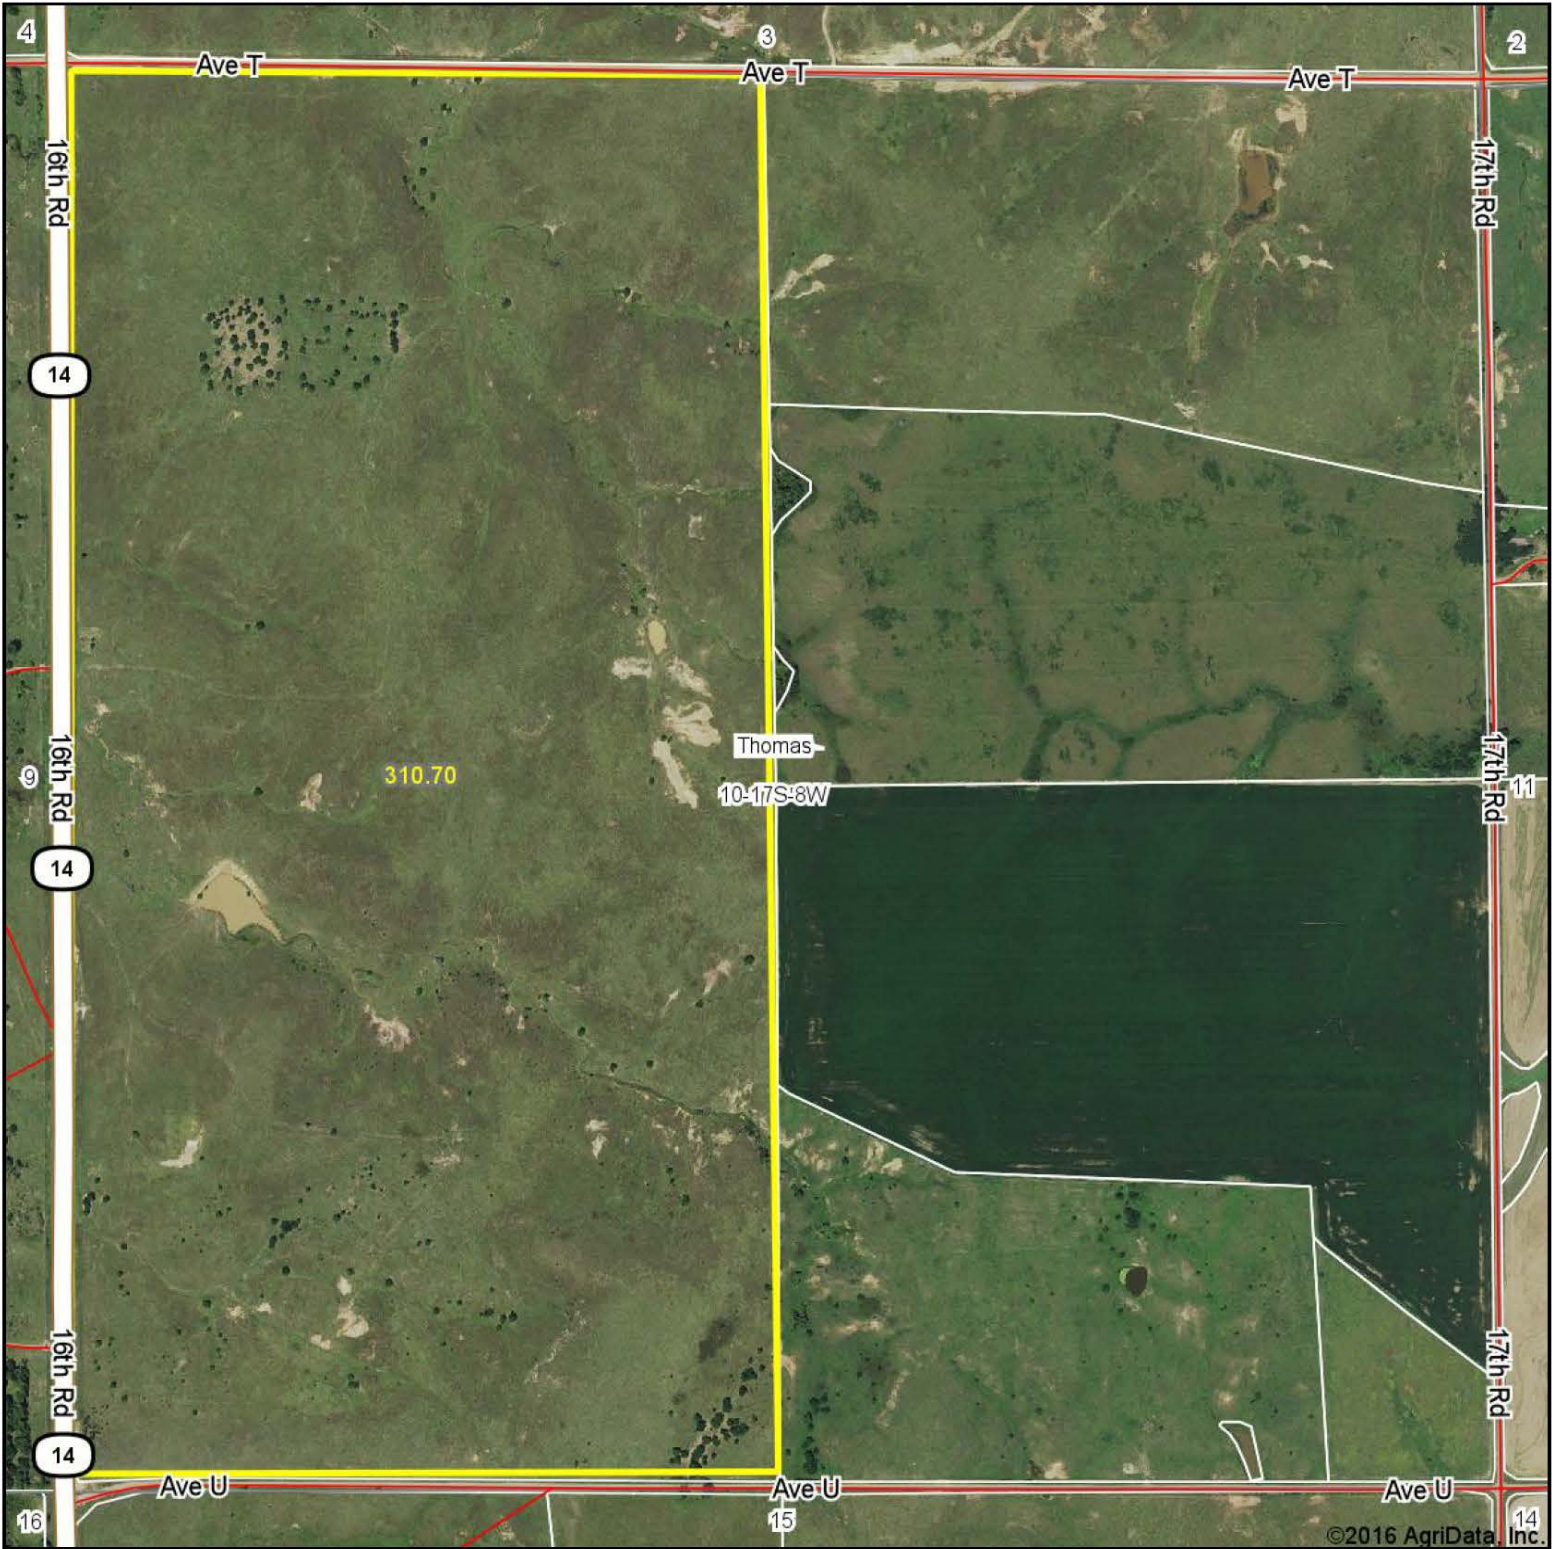

Aerial Map

map center: 38° 35' 14.43, 98° 11' 32.51

10-17S-8W
Ellsworth County
Kansas

6/6/2016

Maps Provided By:

© AgriData, Inc. 2016 www.AgriDataInc.com

Topography Map

map center: 38° 35' 14.43, 98° 11' 32.51

10-17S-8W
Ellsworth County
Kansas

Maps Provided By:

CUSTOMIZED ONLINE MAPPING
© AgriData, Inc. 2016 www.AgriDataInc.com

6/6/2016