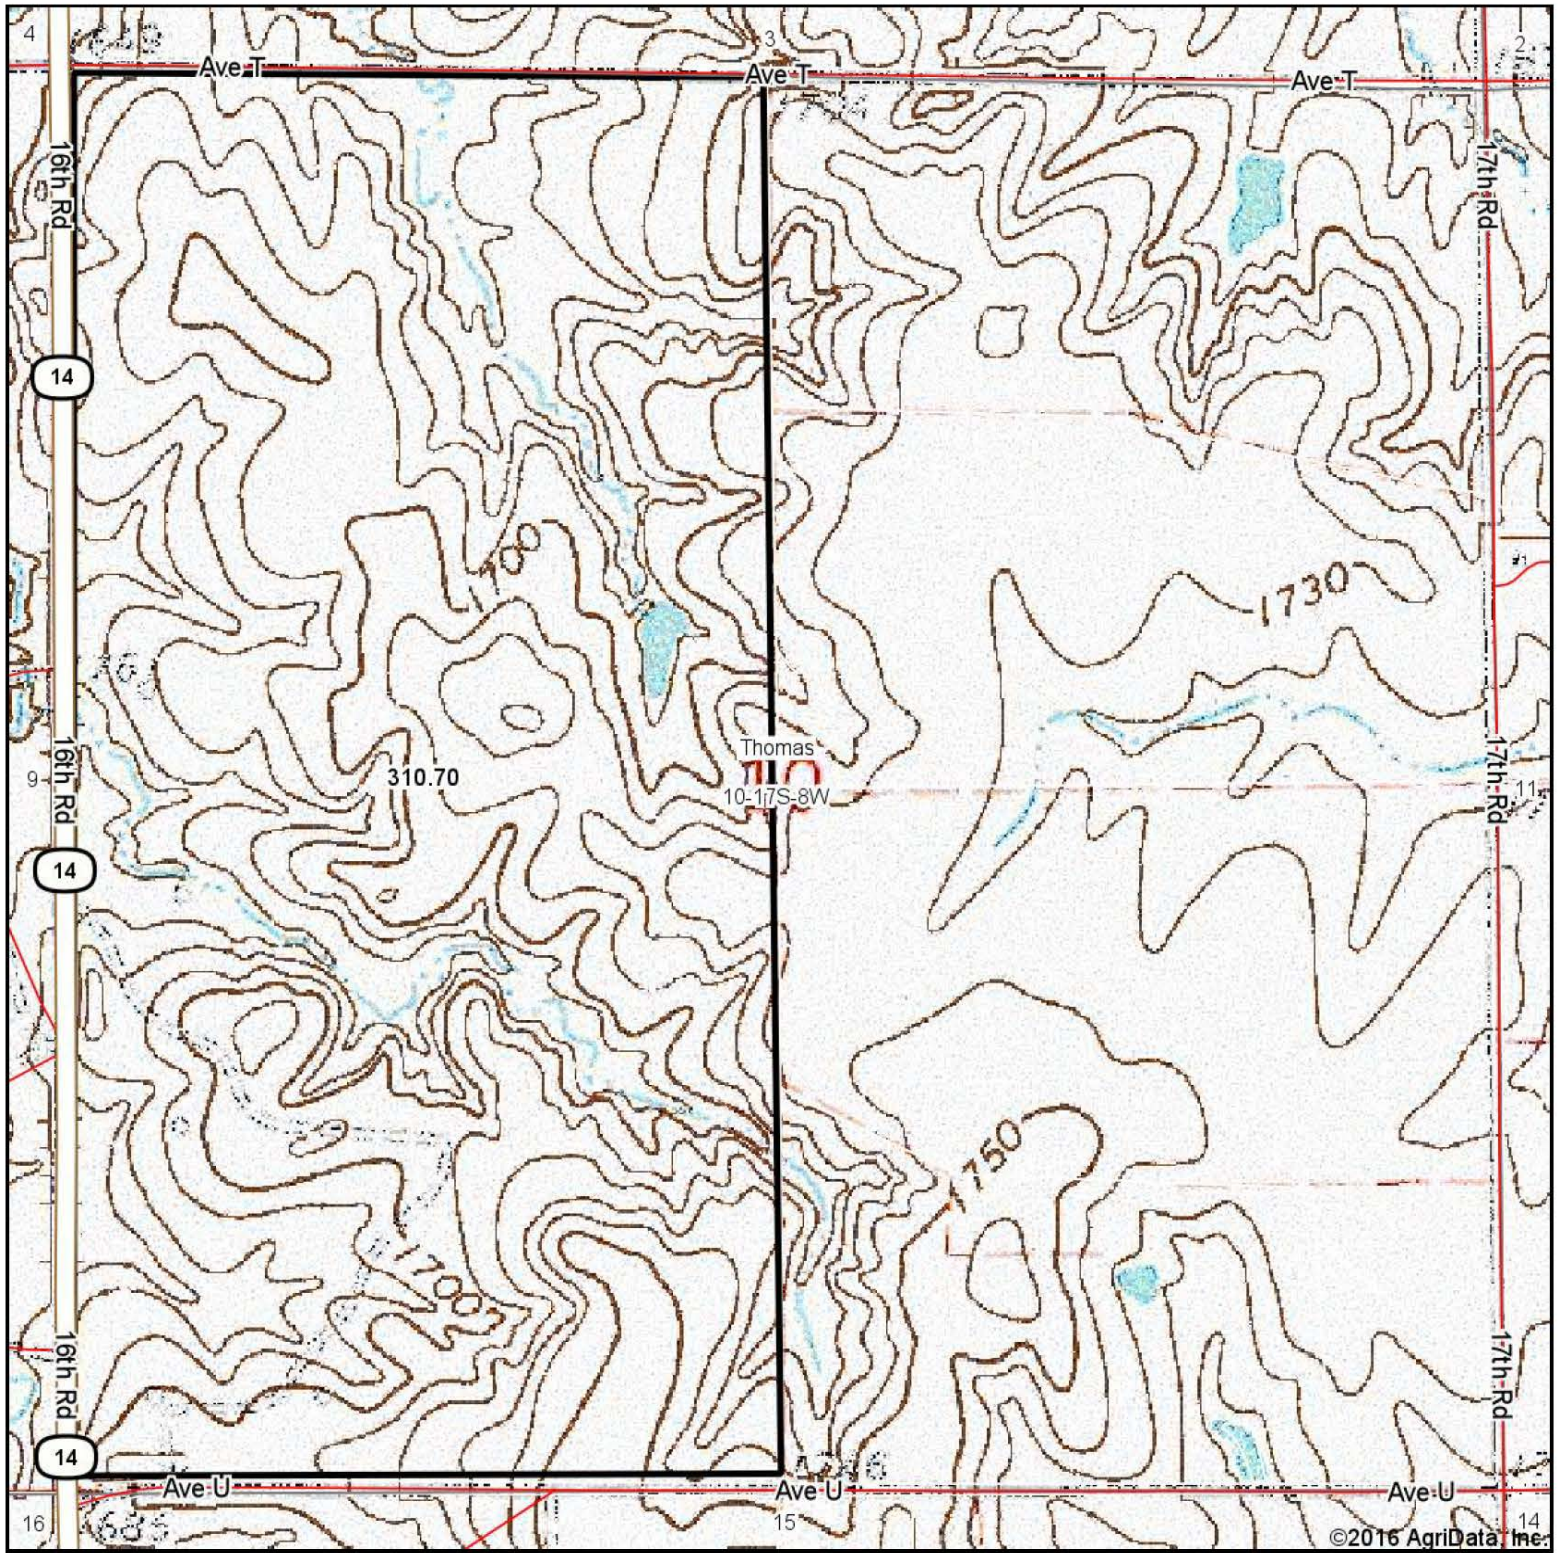

Aerial Map

map center: 38° 35' 14.43, 98° 11' 32.51

10-17S-8W
Ellsworth County
Kansas

6/6/2016

Maps Provided By:

© AgriData, Inc. 2016 www.AgriDataInc.com

Topography Map

map center: 38° 35' 14.43, 98° 11' 32.51

10-17S-8W
Ellsworth County
Kansas

Maps Provided By:

CUSTOMIZED ONLINE MAPPING
© AgriData, Inc. 2016 www.AgriDataInc.com

6/6/2016